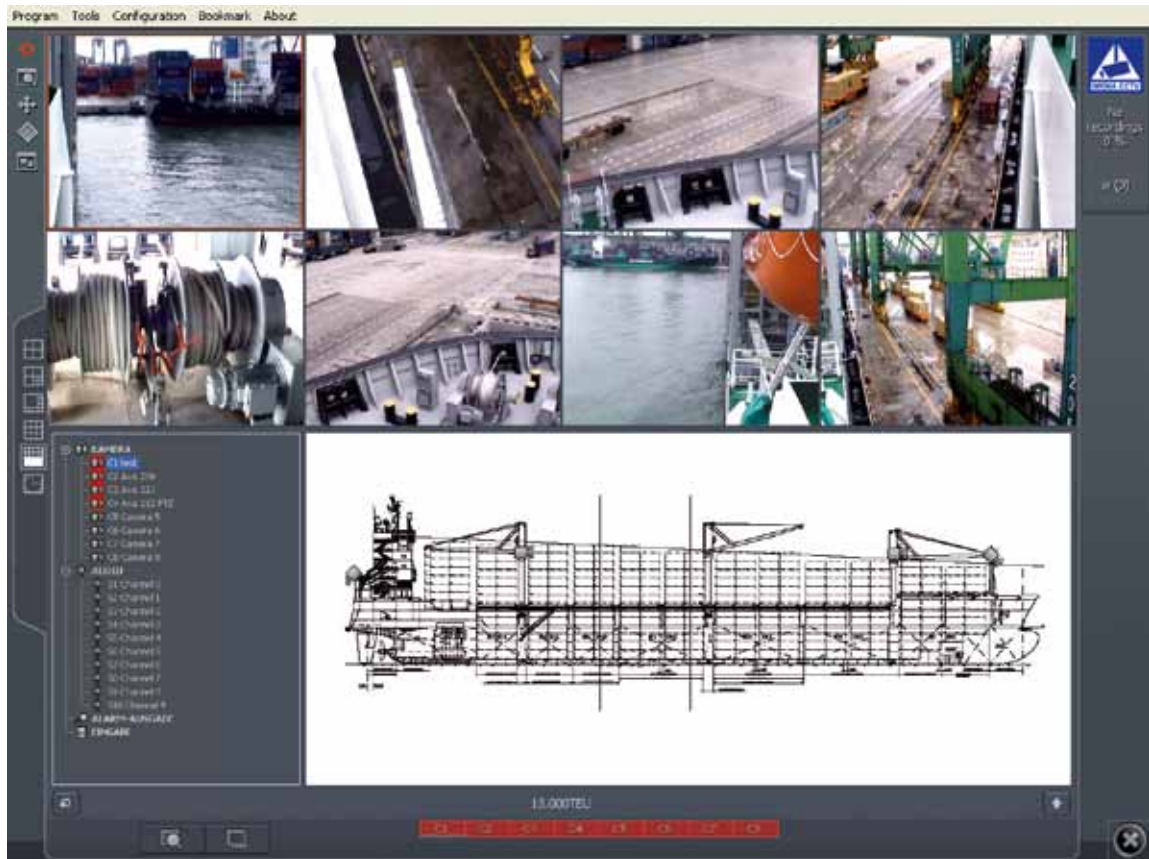

Software WISKA CCTV VDR Server

Main features

- Dual use of analogue and IP cameras
- Bus controlled system components (wash/wipe, pan/tilt/zoom)
- Real-time monitoring and recording (with up to 25 frames per second (fps))
- Client and mobile network/W-LAN software
- Motion detection
- E-map function
- Easy to use
- Clearly laid-out

Software screenshot