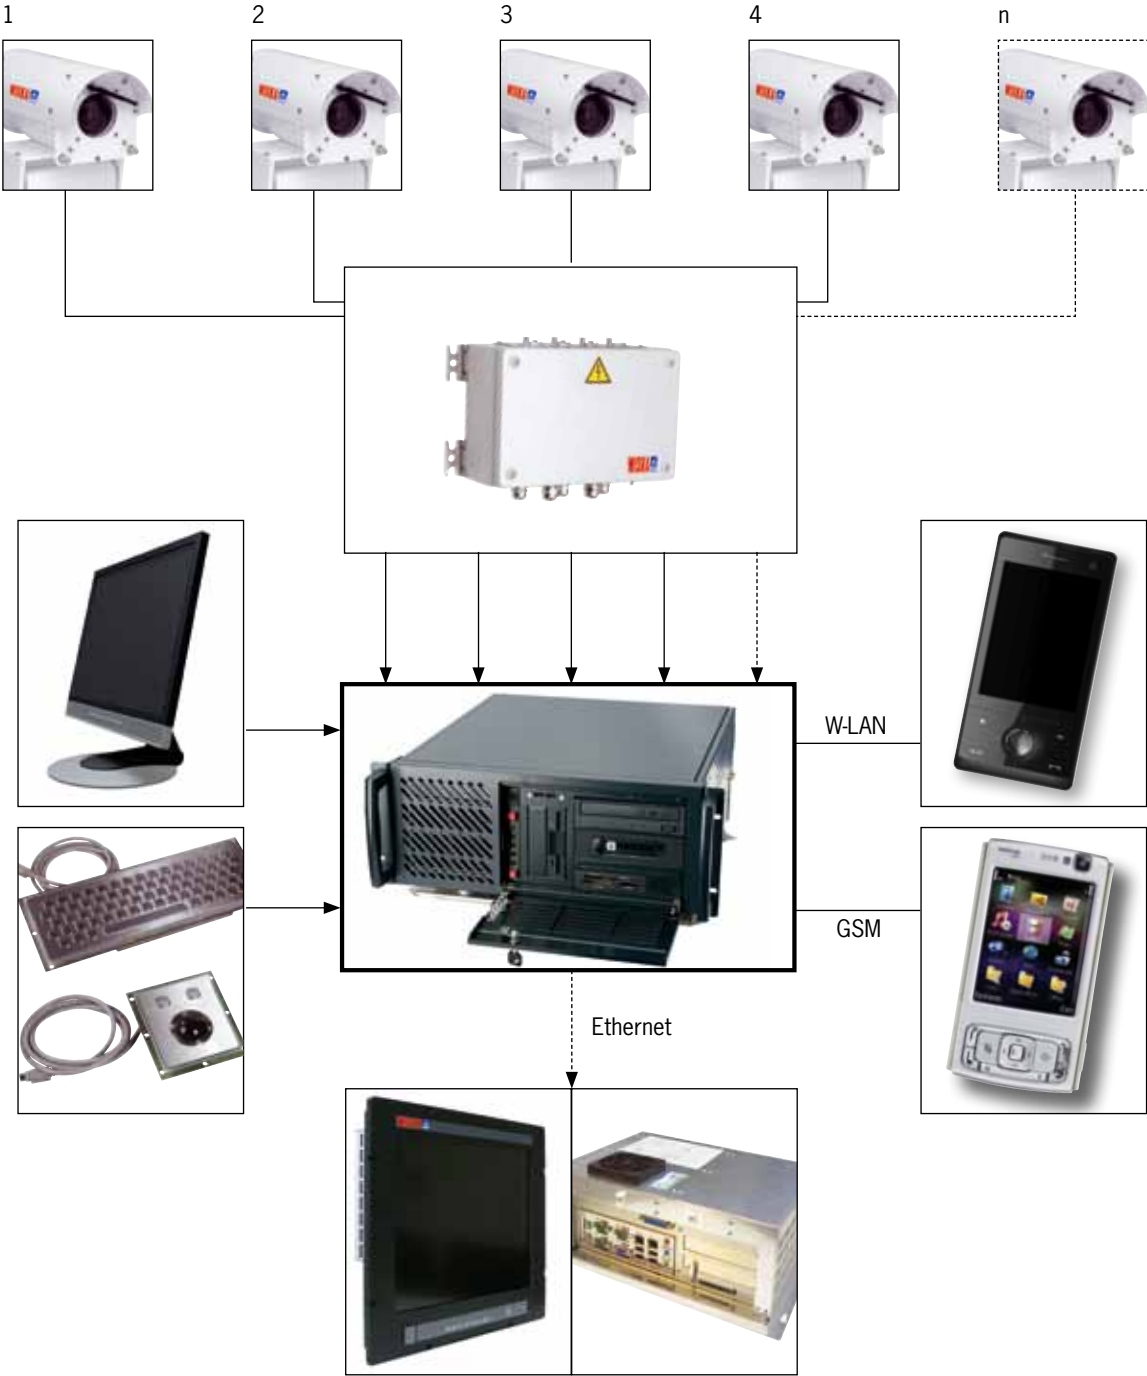

CCTV Layout

Important shipowners and shipyards worldwide trust WISKA CCTV. We are happy to design your individual system.